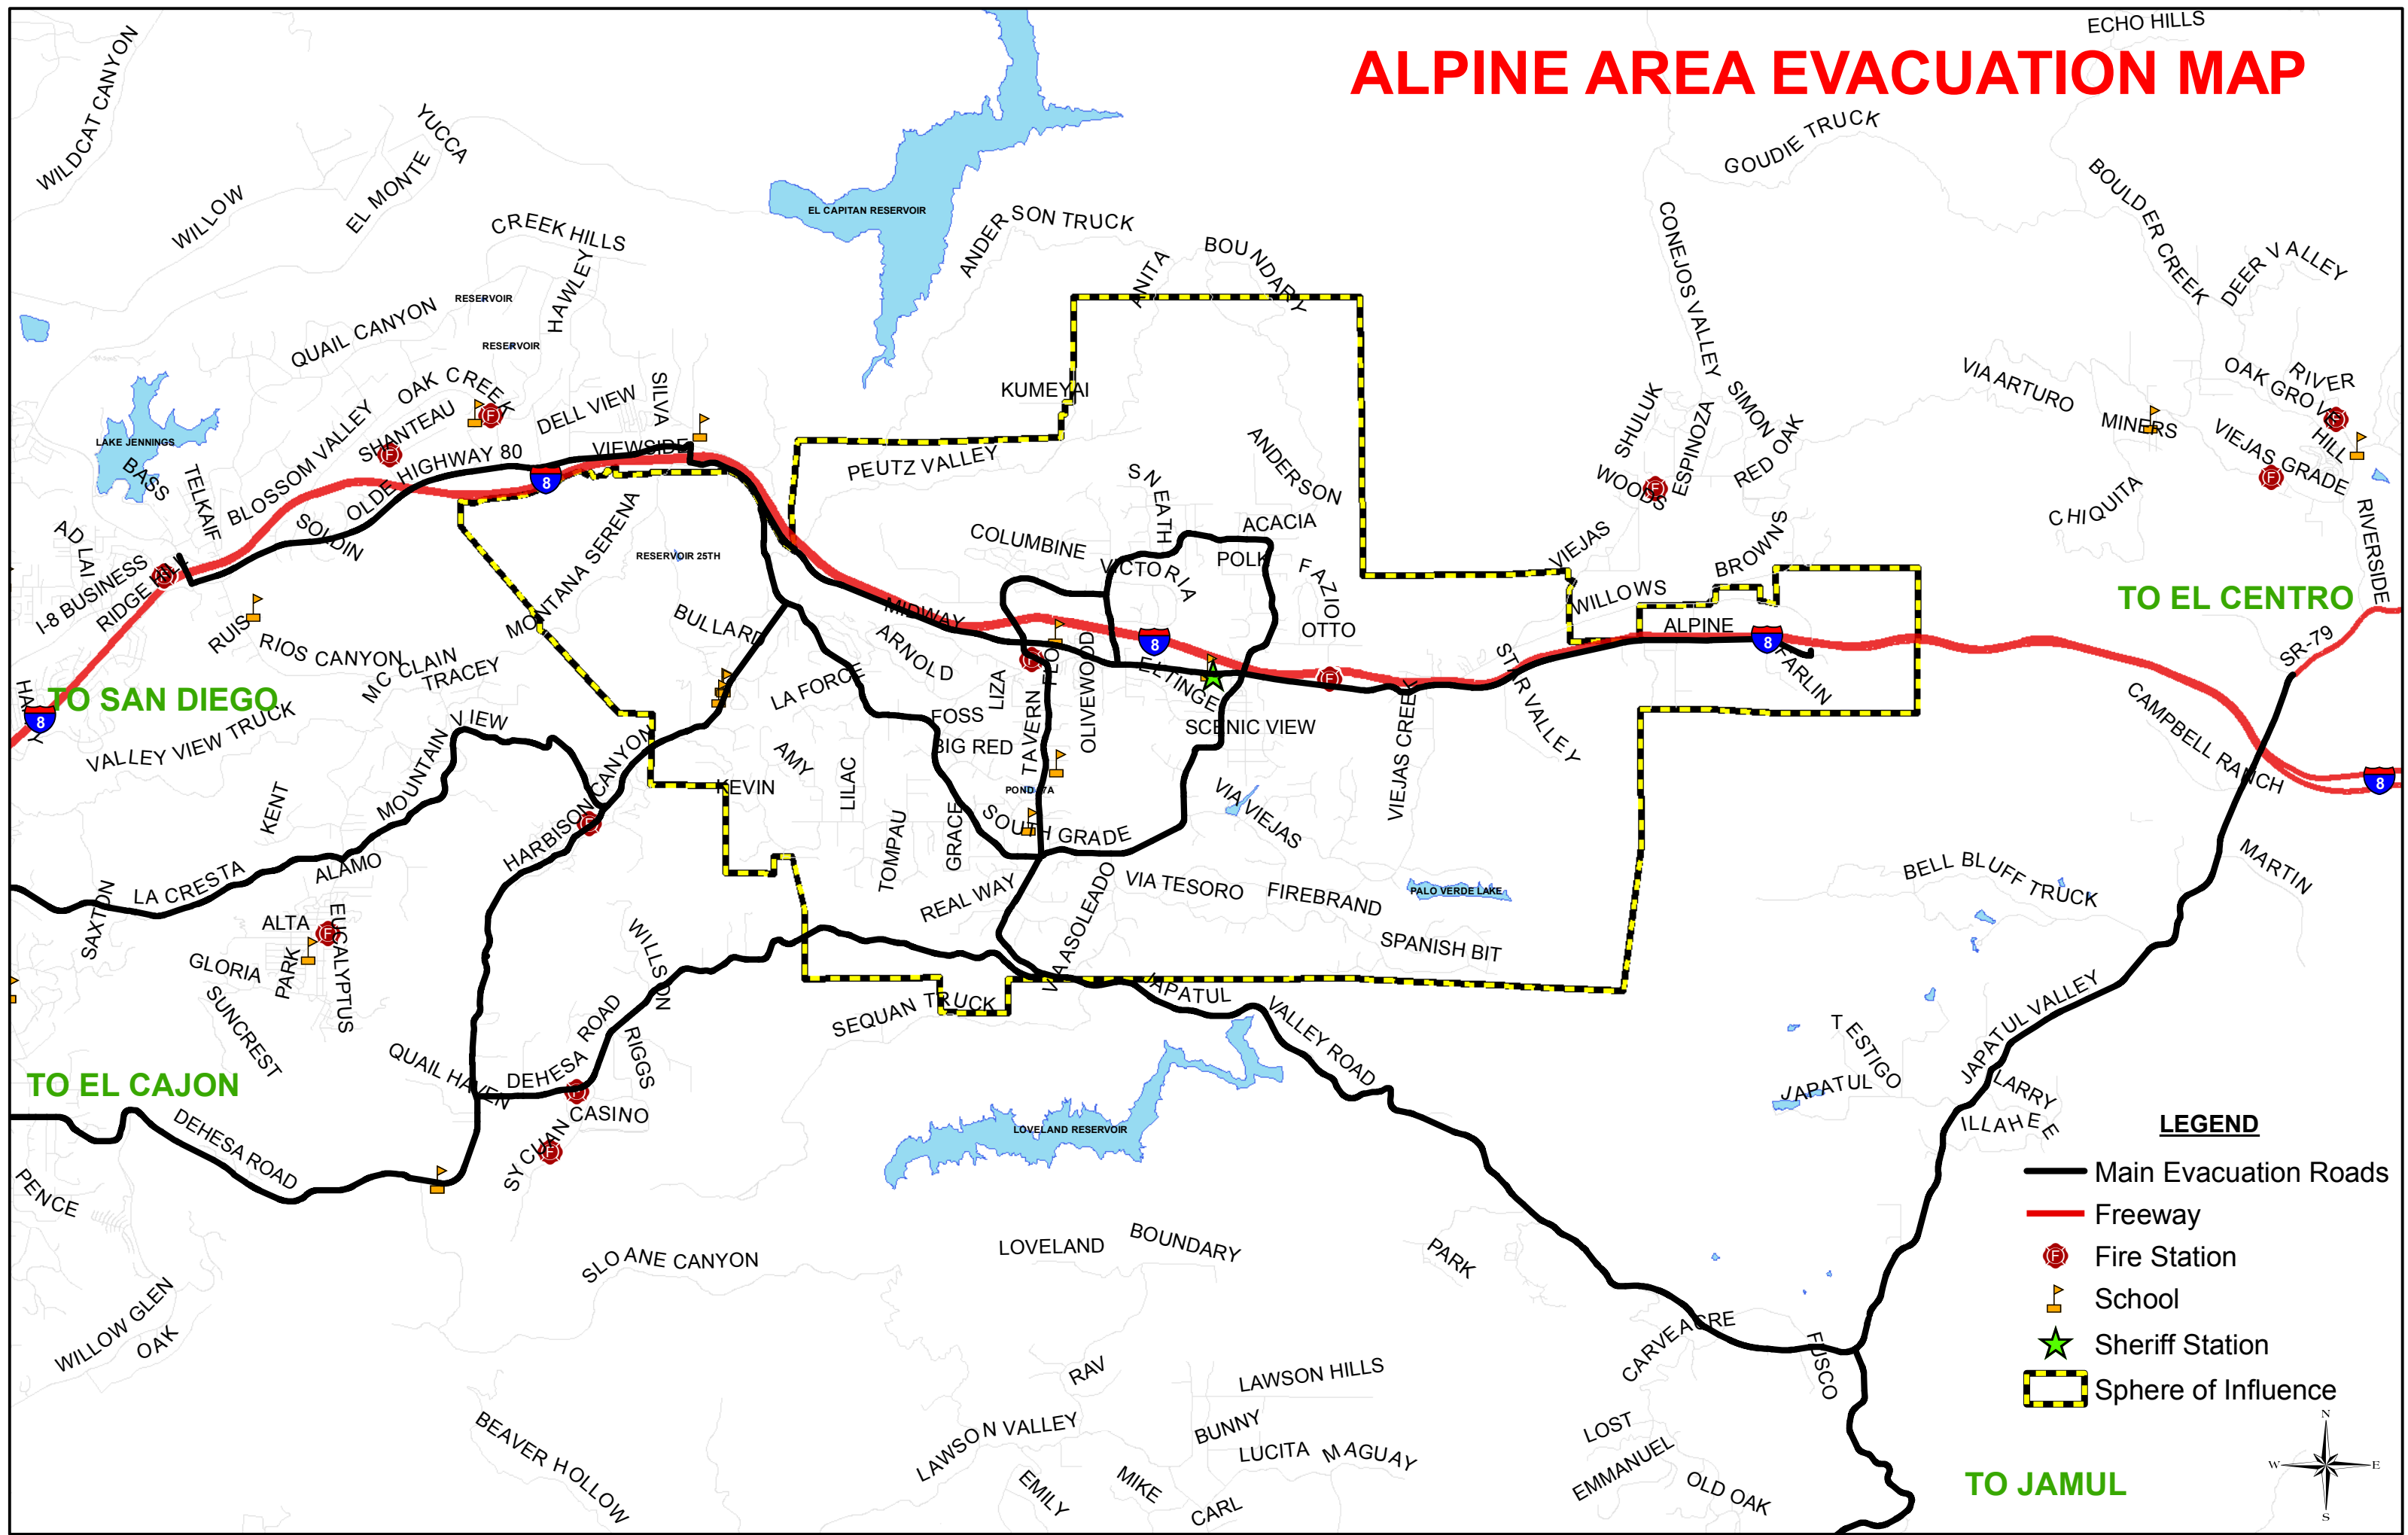

ALPINE AREA EVACUATION MAP

LEGEND

- Main Evacuation Roads
- Freeway
- Ⓡ Fire Station
- ▲ School
- ★ Sheriff Station
- ⌞ Sphere of Influence